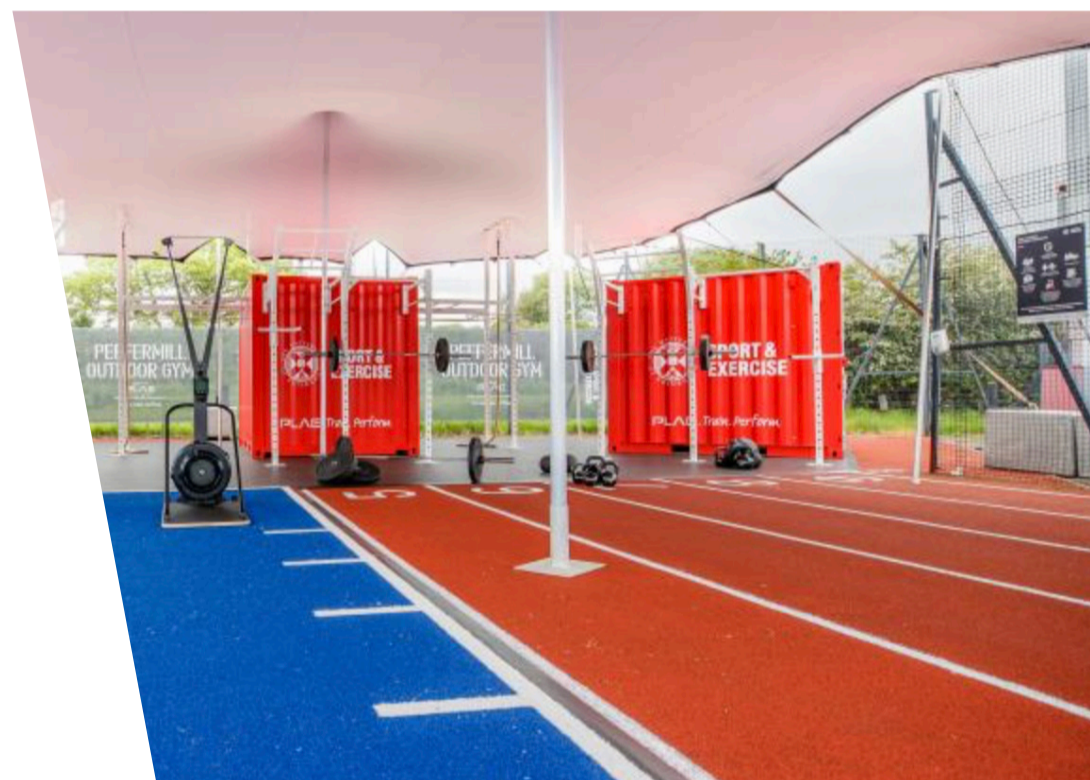

UNI OF EDINBURGH

BESPOKE CONTAINER GYM

BeaverFit were sought after to deliver a bespoke outdoor fitness facility for Peffermill Playing Fields at the University of Edinburgh.

It's a necessity for Universities and Academies alike to upgrade their outdoor fitness facilities. This not only benefits the students but also offers opportunities to host other sports athletes and sporting events.

The BeaverFit team designed, delivered and installed a bespoke outdoor fitness solution made up of three 10ft container gyms/performance lockers, that were desired to enhance the sports centres pre-existing facilities.

The three-piece solution had to be both functionally and aesthetically advanced, and custom branded to suit the University of Edinburgh' Red and White colour palette. Alongside this, they required a solution that was easily manoeuvrable, and offered both external rigging and internal storage.

BENEFITS + FEATURES

- ✔ ISO container solution with 5mm integrated steel rigging
- ✔ Overhead protection from the elements
- ✔ Easy to relocate
- ✔ BeaverFit patented manufacturing
- ✔ Galvanised + weatherproofed

“WE COULDN'T BE MORE THRILLED ABOUT IT, AND OUR STUDENTS WILL BE FITTER THAN EVER. THE FUTURE IS BEAVERFIT.”

Jim Aitken MBE

Director of Sport, University of Edinburgh

SCAN TO WATCH

Take a look at the full solution at the Uni of Edinburgh here.